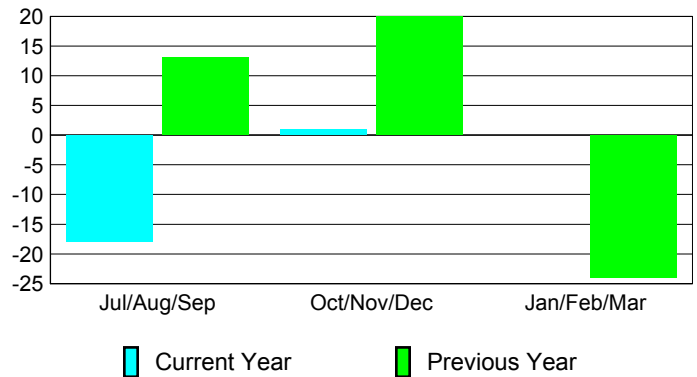

Gender Comparison 2012-2013

Jul/Aug/Sep

Oct/Nov/Dec

Jan/Feb/Mar

Male

Female