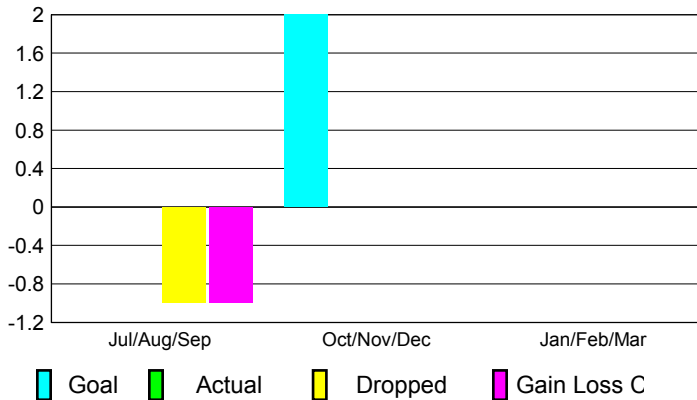

## CLUBS

Club Results  
2012-2013

Clubs  
2011-2012

Month	New Club Goal	Actual New Clubs	Actual Dropped Clubs	Gain/Loss of Clubs	Gain/Loss of Clubs
Jul/Aug/Sep	0	0	-1	-1	0
Oct/Nov/Dec	2	0	0	0	0
Jan/Feb/Mar	0	0	0	0	0
<b>Totals</b>	<b>2</b>	<b>0</b>	<b>-1</b>	<b>-1</b>	<b>0</b>

### Club Results 2012-2013

Goal, New, Dropped, Gain/Loss

### Comparison of Club Gain/Loss

Current Year Compared to the Previous Year