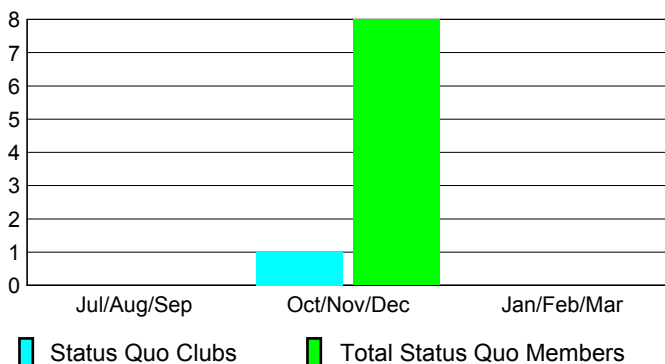

## CLUBS

Club Results  
2012-2013

Clubs  
2011-2012

Month	New Club Goal	Actual New Clubs	Actual Dropped Clubs	Gain/Loss of Clubs	Gain/Loss of Clubs
Jul/Aug/Sep	0	0	-1	-1	0
Oct/Nov/Dec	2	0	0	0	0
Jan/Feb/Mar	0	0	0	0	0
<b>Totals</b>	<b>2</b>	<b>0</b>	<b>-1</b>	<b>-1</b>	<b>0</b>

### Club Results 2012-2013

Goal, New, Dropped, Gain/Loss

### Comparison of Club Gain/Loss

Current Year Compared to the Previous Year

### YTD Status Quo Clubs 2012-2013

Status Quo Clubs Compared to Status Quo Members