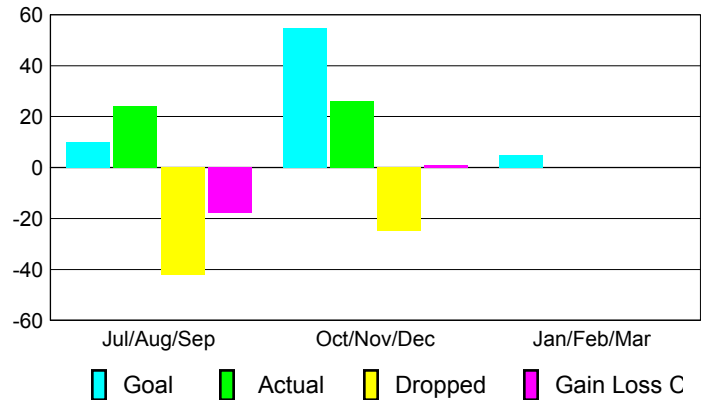

### YTD Status Quo Clubs 2012-2013

Status Quo Clubs Compared to Status Quo Members

## MEMBERSHIP

Membership Results  
2012-2013

Membership  
2011-2012

Month	Net Memb Goal	Actual New Memb	Actual Dropped Memb	Gain/Loss of Memb	Gain/Loss of Memb
Jul/Aug/Sep	10	24	-42	-18	13
Oct/Nov/Dec	55	26	-25	1	20
Jan/Feb/Mar	5	0	0	0	-24
<b>Totals</b>	<b>70</b>	<b>50</b>	<b>-67</b>	<b>-17</b>	<b>9</b>

### Membership Results 2012-2013

Goal, New, Dropped, Gain/Loss

### Comparison of Membership Gain/Loss

Current Year Compared to the Previous Year